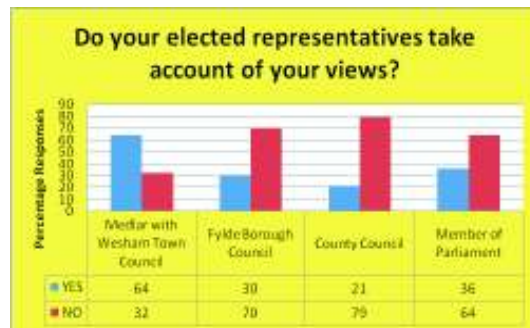

Our Elected Representatives

The questionnaire asked about representations at the following authorities:

- Medlar-with-Wesham Town Council
- Fylde Borough Council
- Lancashire County Council
- Member of Parliament

There was a good percentage of people that knew about the Town Council (75%) and Fylde Borough Council (66%) and how to contact them. However, less people agreed that these bodies took account of local views. It is important for the local people to understand how they can interact with their representatives and have the opportunity to discuss matters with them.

The following graphs indicate the distribution of opinions for each authority:

“ I am sure our elected representatives do their best but when progress is slow you don't feel they are listening. I would like one day to feel proud to live in Wesham - at the moment I don't.”