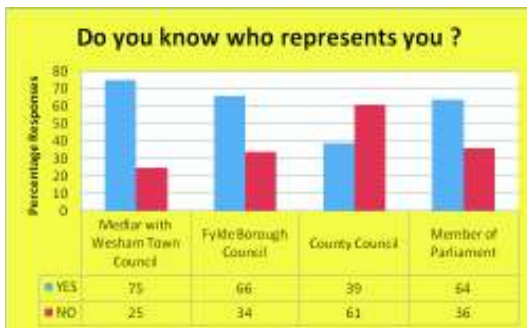

Our Elected Representatives

The questionnaire asked about representations at the following authorities:

- Medlar-with-Wesham Town Council
- Fylde Borough Council
- Lancashire County Council
- Member of Parliament

There was a good percentage of people that knew about the Town Council (75%) and Fylde Borough Council (66%) and how to contact them. However, less people agreed that these bodies took account of local views. It is important for the local people to understand how they can interact with their representatives and have the opportunity to discuss matters with them.

The following graphs indicate the distribution of opinions for each authority:

“ I am sure our elected representatives do their best but when progress is slow you don't feel they are listening. I would like one day to feel proud to live in Wesham - at the moment I don't.”